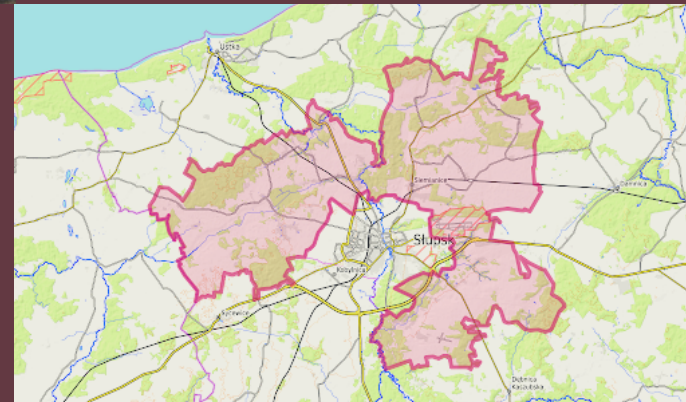

INFORMATION

If you are looking for more information, please send e-mail to anna.skolimowska@apsl.edu.pl